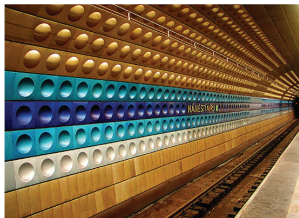

ART DIMENSIONS INC.

Fine Contemporary Art
for Lease & Sale

Cleared Paintings, Prints,
Sculptures, Drawings & Photography

310.433.8934

Jewels by James Hill

Prague, Metro by Seth Familian

www.artdimensionsonline.com